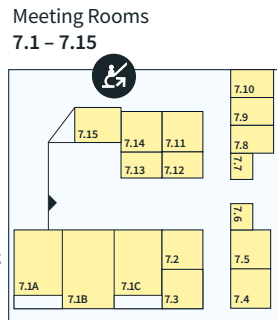

HOW TO GET THERE

Hall 7

Hall 6

Love your Liver Testing

Fira Gran Via - North Entrance