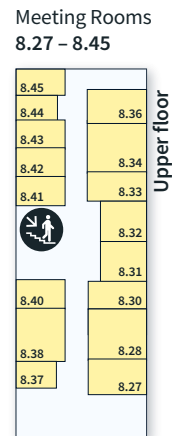

HOW TO GET THERE

Hall 7

Hall 6

Love your Liver Testing

Fira Gran Via - North Entrance