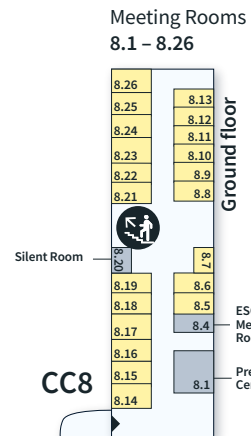

HOW TO GET THERE

Hall 7

Hall 6

Love your Liver Testing

Fira Gran Via - North Entrance